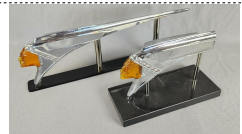

8535 Hot Rod Rat Rod Era Radiator Cap Ornaments (3)

8536 Pontiac Flying Chief Hood Ornament 1940-50's

8537 Chevrolet 1940's Hood Ornament

8538 Pontiac Flying Chief Hood Ornaments 1940-50's (2)

8539 Pontiac Flying Chief Hood Ornaments 1940-50's (2)